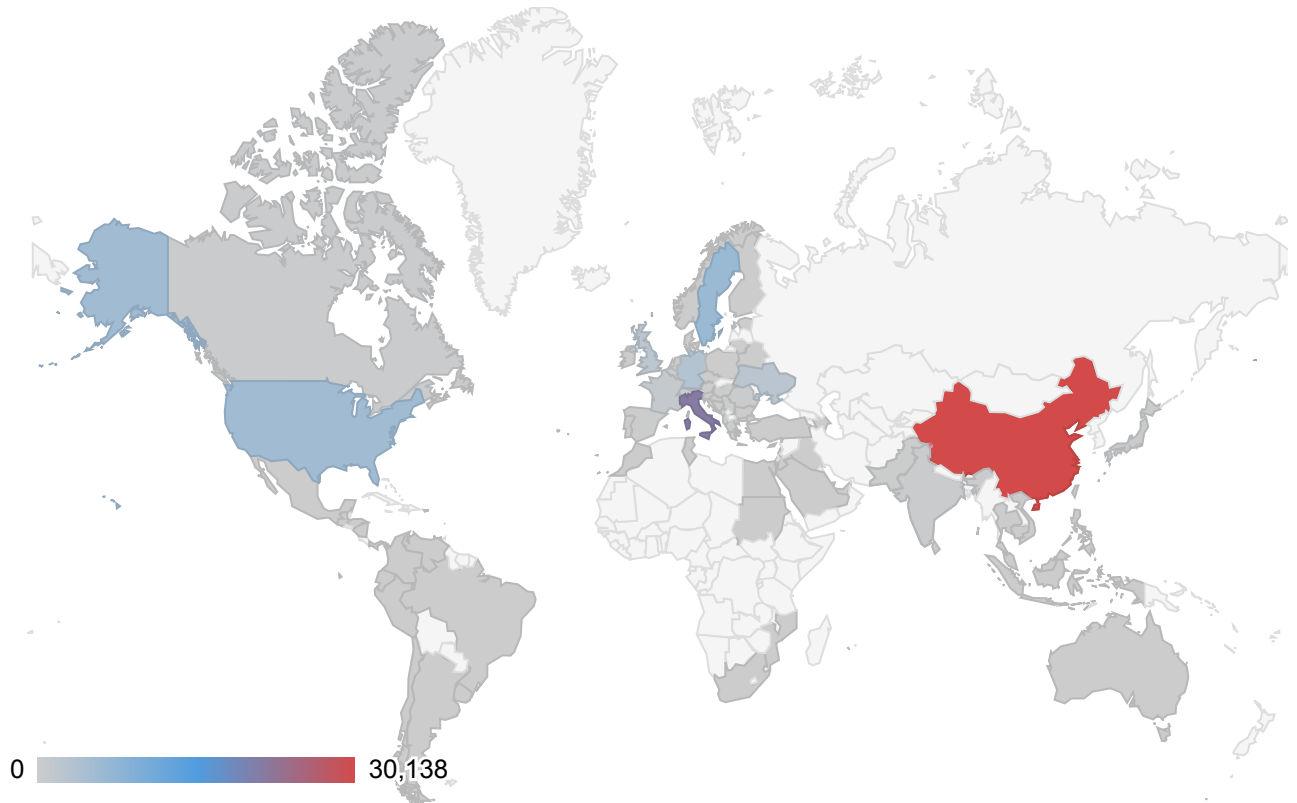

Site: arteideologia.it

World Countries

Date Range: 01/01/2020 to 31/12/2020

	Country	Page Views		Visits		Visitors		Hits		Ba
1.	China	30.138	39.68%	30.125	43.14%	2.017	12.89%	35.784	19.89%	23.200,6 MB
2.	Italy	21.169	27.87%	19.266	27.59%	8.353	53.40%	93.914	52.20%	138.843,7 MB
3.	Sweden	6.092	8.02%	187	0.27%	40	0.26%	6.276	3.49%	3.387,4 MB
4.	United States	5.362	7.06%	10.175	14.57%	1.722	11.01%	16.339	9.08%	27.115,6 MB
5.	Germany	2.949	3.88%	2.234	3.20%	290	1.85%	3.735	2.08%	5.855,8 MB
6.	Ukraine	2.238	2.95%	472	0.68%	89	0.57%	2.531	1.41%	2.892,5 MB
7.	United Kingdom	1.934	2.55%	632	0.91%	302	1.93%	3.085	1.71%	5.141,6 MB
8.	N/A	1.791	2.36%	1.279	1.83%	638	4.08%	3.805	2.11%	6.113,9 MB
9.	France	941	1.24%	1.101	1.58%	512	3.27%	3.760	2.09%	5.610,4 MB
10.	Russian Federation	503	0.66%	609	0.87%	187	1.20%	1.236	0.69%	3.560,3 MB
11.	Israel	390	0.51%	433	0.62%	15	0.10%	928	0.52%	3.088,2 MB
12.	India	314	0.41%	98	0.14%	77	0.49%	633	0.35%	1.109,4 MB
Other Items (17)		0		97		23		103		1.4
Total		75.944		69.826		15.643		179.910		290.4